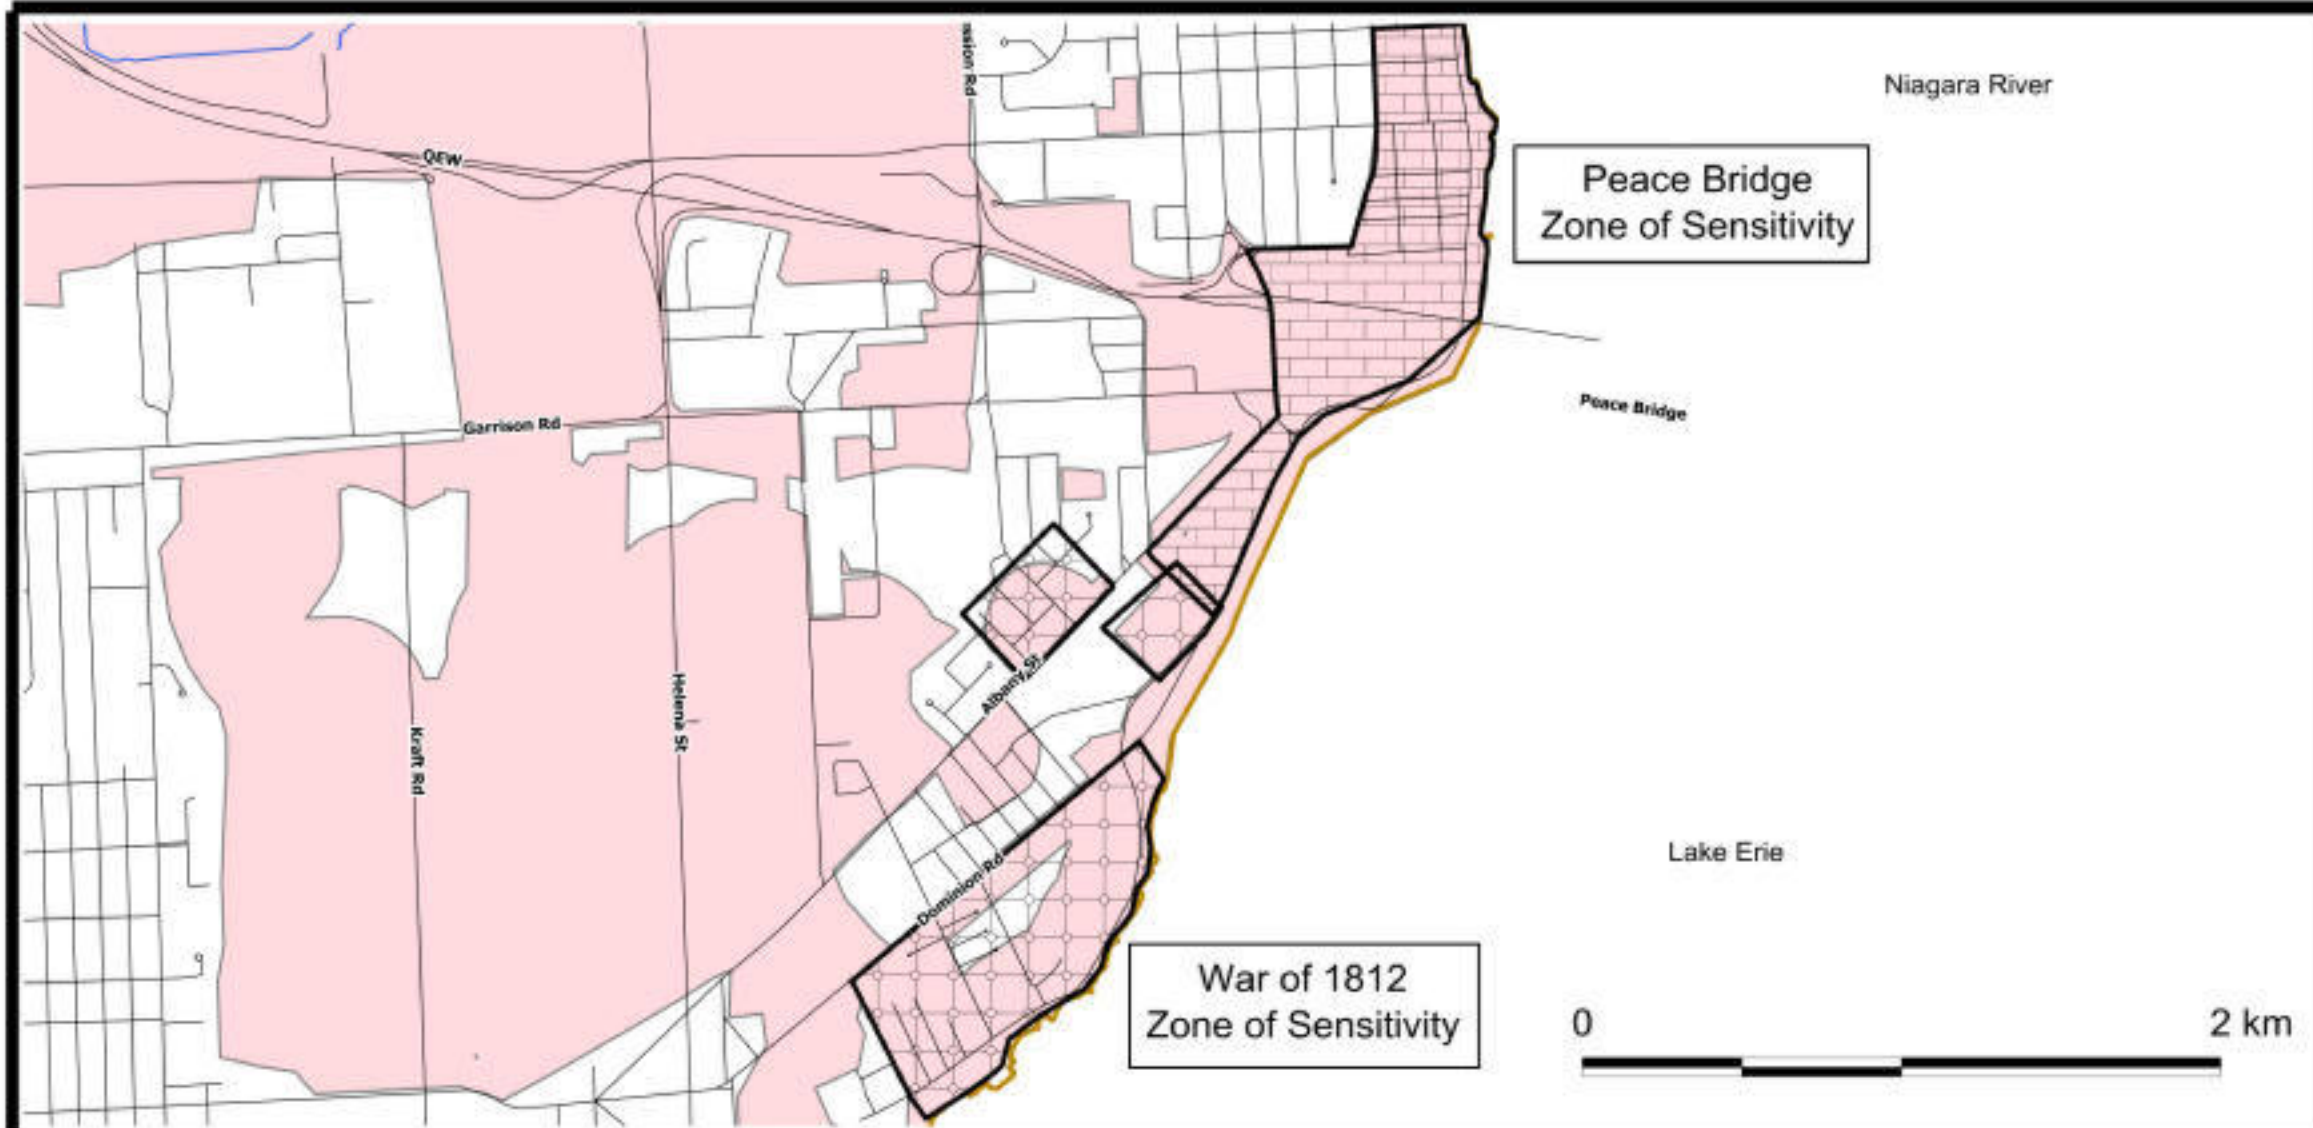

# TOWN OF FORT ERIE OFFICIAL PLAN

## CULTURAL HERITAGE ARCHAEOLOGICAL ZONES OF SENSITIVITY

### LEGEND

-  Archaeological Potential
- ARCHAEOLOGICAL SENSITIVE ZONES**
-  Peace Bridge Zone
-  War of 1812 Zone
-  Point Abino Zone
-  Shorelines
-  Roads
-  Municipal Boundary

COMMUNITY & DEVELOPMENT SERVICES