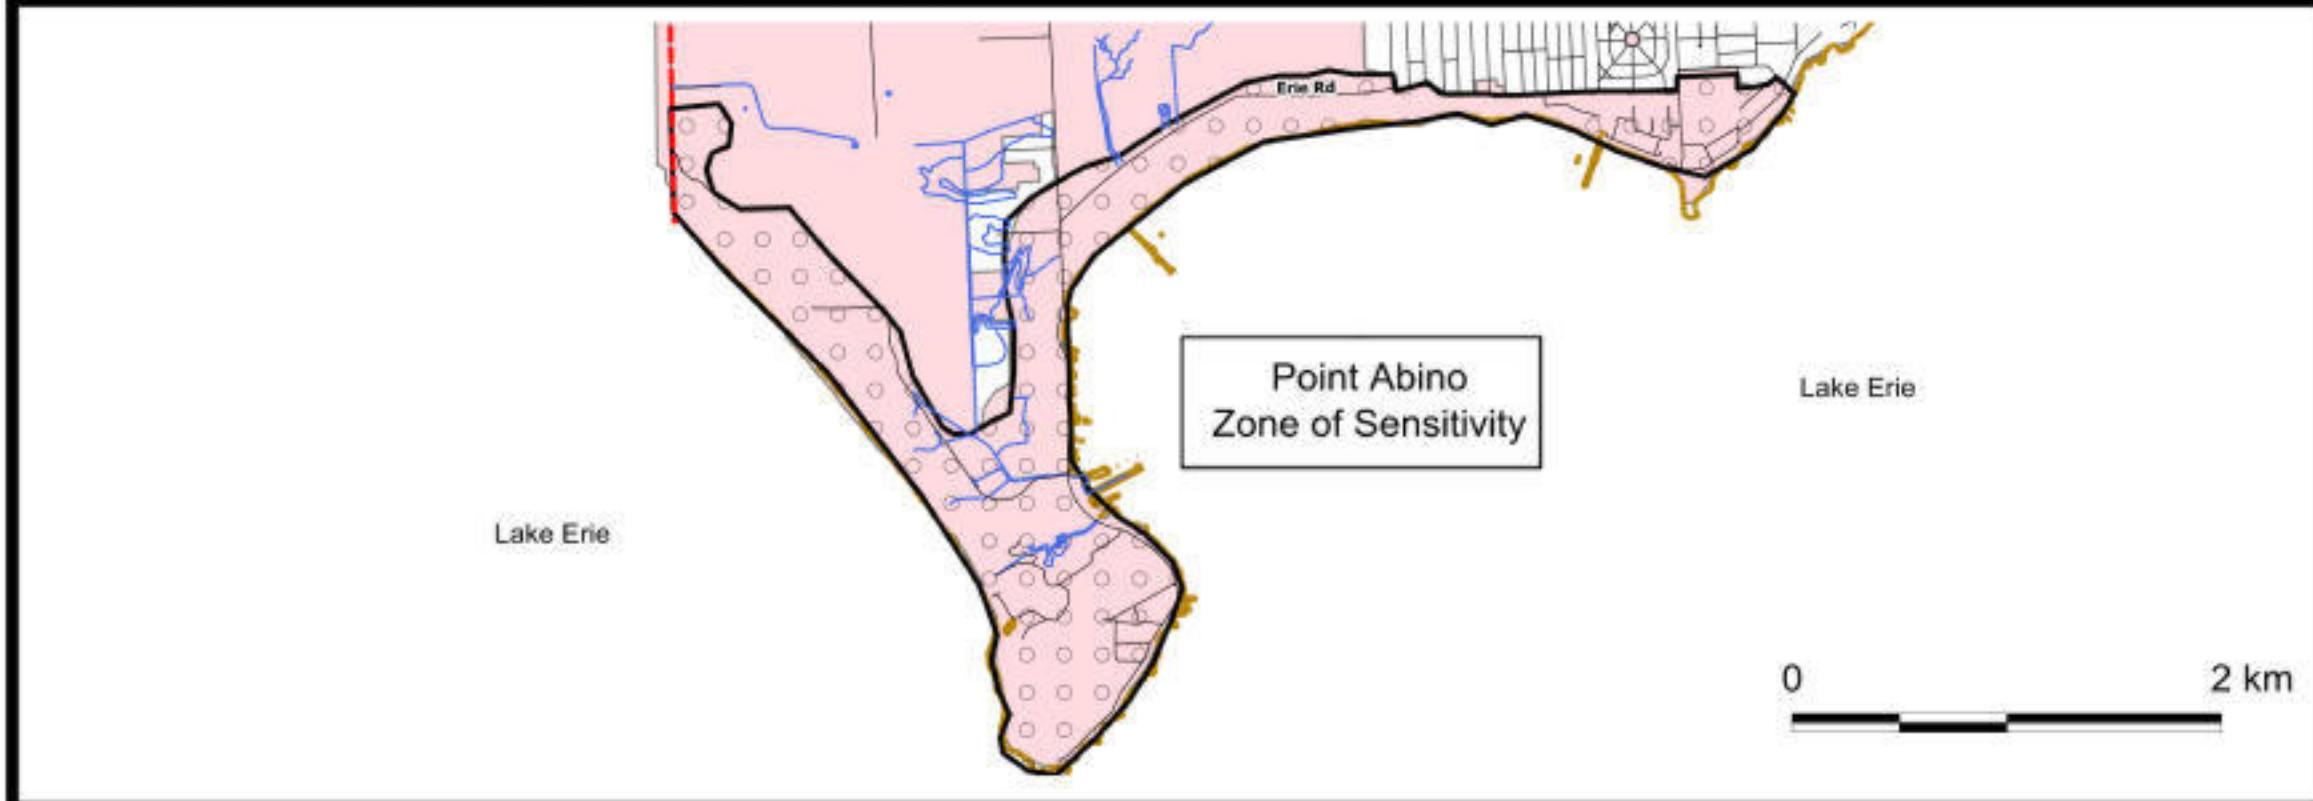

# TOWN OF FORT ERIE OFFICIAL PLAN

## CULTURAL HERITAGE ARCHAEOLOGICAL ZONES OF SENSITIVITY

### LEGEND

-  Archaeological Potential
- ARCHAEOLOGICAL SENSITIVE ZONES**
-  Peace Bridge Zone
-  War of 1812 Zone
-  Point Abino Zone
-  Shorelines
-  Roads
-  Municipal Boundary

COMMUNITY & DEVELOPMENT SERVICES